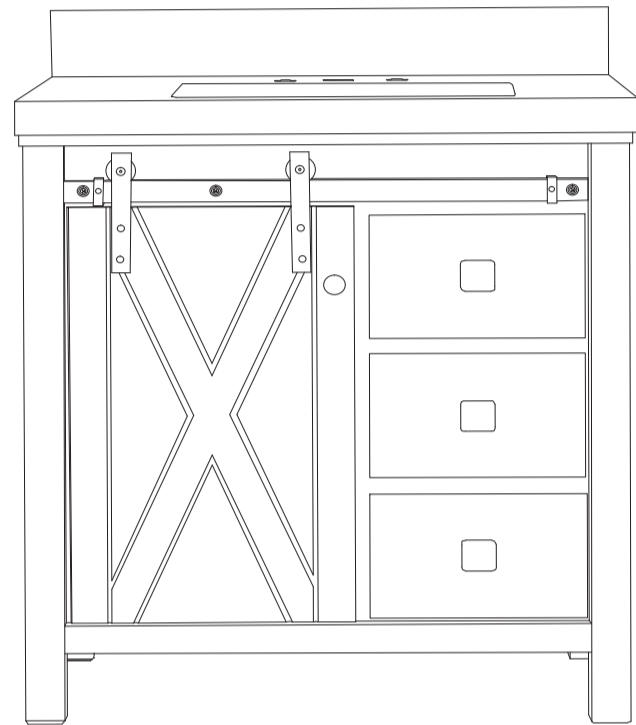

VIVA

MODLE NO : EVVN529-36WH

- Please check your product packaging to make Sure the included accessories are in the "list of standard accessories".if any parts are missing, please contact your local dealer immediately
- Do not allow any sharp objects to come in contact with the cabinet,as it will scratch the surface
- Continuous and prolonged exposure to direct sunlight may cause discoloration to the wood.
- Continuous and prolonged exposure to direct sunlight may cause discoloration to the wood.
- Please avoid using cleaning products that contain bleach or ammonia.
- Wood surface should only be cleaned with wood care products such as soapy water or furniture polish.